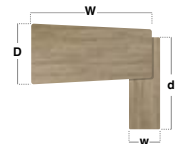

- Executive desk 2000mm wide complete with 1600mm return desk
- Return can be fitted to either side to extend the work area