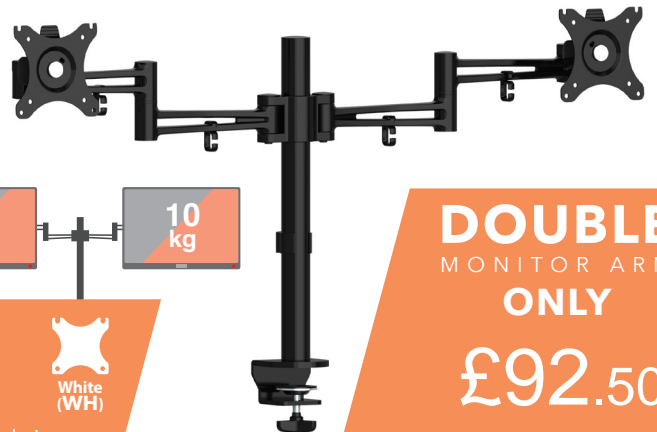

# LUNA

MONITOR ARMS

- Single & double monitor arms
- Available in black, silver and white
- One touch height adjustment
- Supplied complete with both desk clamp fit and cable port fittings
- Quick-release VESA plate for easy adjustment
- Rotating the monitor holders allows landscape or portrait positioning
- Arms come complete with clips for cable management

**SINGLE**  
MONITOR ARM  
**ONLY**

**£55.50**

**LSMARM**

**DOUBLE**  
MONITOR ARM  
**ONLY**

**£92.50**

**LDMARM**

Black (K)

Silver (S)