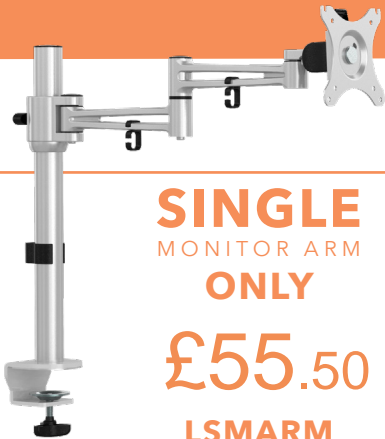

# LUNA

MONITOR ARMS

- Single & double monitor arms
- Available in black, silver and white
- One touch height adjustment
- Supplied complete with both desk clamp fit and cable port fittings
- Quick-release VESA plate for easy adjustment
- Rotating the monitor holders allows landscape or portrait positioning
- Arms come complete with clips for cable management

**SINGLE**  
MONITOR ARM  
**ONLY**

**£55.50**

**LSMARM**

**DOUBLE**  
MONITOR ARM  
**ONLY**

**£92.50**

**LDMARM**

Black (K)

Silver (S)