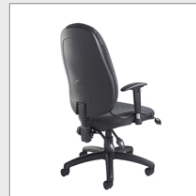

### Sofia adjustable lumbar operators chair - charcoal

#### SOF300T1-C

Supreme comfort and classic design come together in the Sofia operators chair. With a pneumatic lumbar pad for ultimate comfort and a waterfall seat to reduce stress on the user's knees by having a downward slope at the edge of the seat cushion, Sofia will help you through those long hours working at the office

## FEATURES & SPECIFICATIONS

- High back fabric operator chair with a 2 lever mechanism
- Pneumatic lumbar pad for enhanced back support
- Black nylon 5 star base with easy glide castors
- Waterfall seat for increased comfort
- Gas height adjustment with soft padded arms
- Back rake and back height adjustment