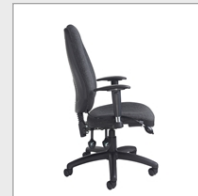

### Sofia adjustable lumbar operators chair - charcoal

#### SOF300T1-C

Supreme comfort and classic design come together in the Sofia operators chair. With a pneumatic lumbar pad for ultimate comfort and a waterfall seat to reduce stress on the user's knees by having a downward slope at the edge of the seat cushion, Sofia will help you through those long hours working at the office

## FEATURES & SPECIFICATIONS

- High back fabric operator chair with a 2 lever mechanism
- Pneumatic lumbar pad for enhanced back support
- Black nylon 5 star base with easy glide castors
- Waterfall seat for increased comfort
- Gas height adjustment with soft padded arms
- Back rake and back height adjustment