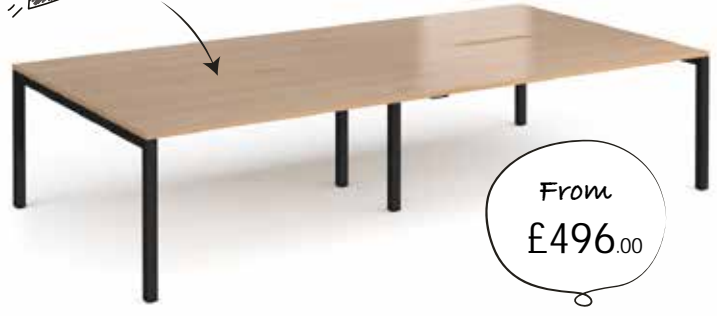

Back-to-Back Desks

NEW

From
£269.00

CODE	WIDTH	DEPTH	HEIGHT	PRICE
SCO1216	1200mm	1600mm	725mm	£269.00
SCO1416	1400mm	1600mm	725mm	£287.00
SCO1616	1600mm	1600mm	725mm	£302.00

Two straight 800mm deep desks back-to-back, both with scalloped tops
Extended rectangular steel framework for added strength & stability

Double Back-to-Back Desks

NEW

From
£496.00

CODE	WIDTH	DEPTH	HEIGHT	PRICE
SCO2416	2400mm	1600mm	725mm	£496.00
SCO2816	2800mm	1600mm	725mm	£531.00
SCO3216	3200mm	1600mm	725mm	£563.00

Four straight 800mm deep desks in a double back-to-back bench desk configuration
Legs are shared between desks, recessed centre leg support to save space and costs

Single Desks

NEW

From
£163.00

CODE	WIDTH	DEPTH	HEIGHT	PRICE
SCO128	1200mm	800mm	725mm	£163.00
SCO148	1400mm	800mm	725mm	£169.00
SCO168	1600mm	800mm	725mm	£179.00

Single straight desks 800mm deep with scalloped top
Rectangular steel framework in black, silver or white. Excellent strength & stability