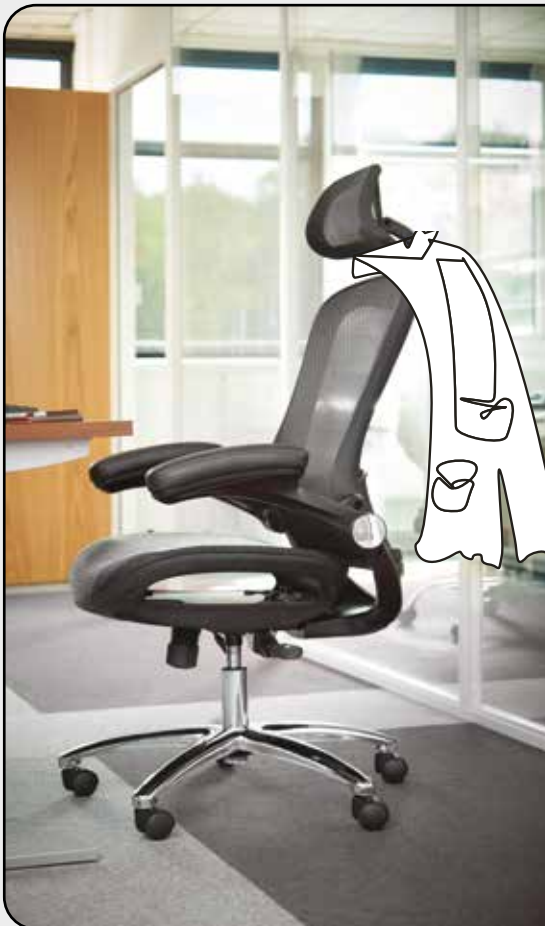

Sofia

Blue B

Charcoal C

CODE	ARM TYPE	PRICE
SOF300T1-B	Adjustable arms	£199.00
SOF300T1-C	Adjustable arms	£199.00

Senza Ergo

Lumbar pump

Seat slide

Black BLK