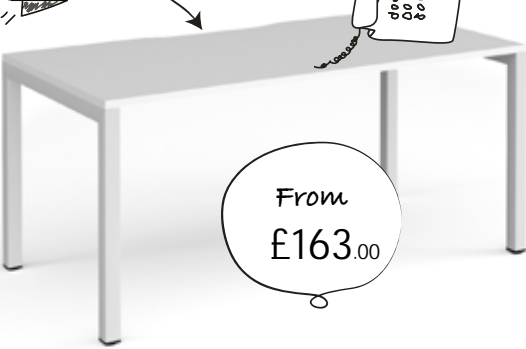

Back-to-Back Desks

NEW

From
£269.00

CODE	WIDTH	DEPTH	HEIGHT	PRICE
SCO1216	1200mm	1600mm	725mm	£269.00
SCO1416	1400mm	1600mm	725mm	£287.00
SCO1616	1600mm	1600mm	725mm	£302.00

Two straight 800mm deep desks back-to-back, both with scalloped tops
Extended rectangular steel framework for added strength & stability

Double Back-to-Back Desks

NEW

From
£496.00

CODE	WIDTH	DEPTH	HEIGHT	PRICE
SCO2416	2400mm	1600mm	725mm	£496.00
SCO2816	2800mm	1600mm	725mm	£531.00
SCO3216	3200mm	1600mm	725mm	£563.00

Four straight 800mm deep desks in a double back-to-back bench desk configuration
Legs are shared between desks, recessed centre leg support to save space and costs

Single Desks

NEW

From
£163.00

CODE	WIDTH	DEPTH	HEIGHT	PRICE
SCO128	1200mm	800mm	725mm	£163.00
SCO148	1400mm	800mm	725mm	£169.00
SCO168	1600mm	800mm	725mm	£179.00

Single straight desks 800mm deep with scalloped top
Rectangular steel framework in black, silver or white. Excellent strength & stability

Cable Trays

CODE	USAGE	W	D	H	PRICE
WBO800-S	Fits 1000 wide desk	800	200	100	£17.00
WBO1000-S	Fits 1200 wide desk	1000	200	100	£18.00
WBO1200-S	Fits 1400 wide desk	1200	200	100	£22.00
WBO1400-S	Fits 1600 wide desk	1400	200	100	£27.00